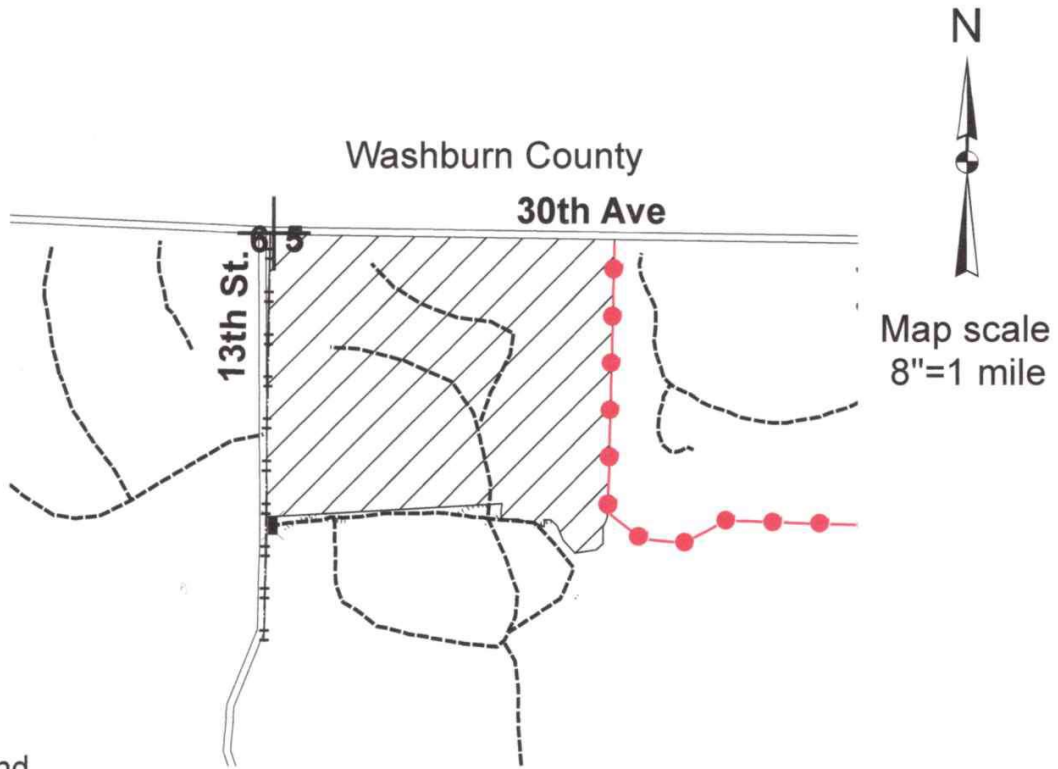

Barron County Forest Timber Sale Map

Tract 3-2020 Easy Access Sale

Bear Lake Township
T36N-R12W-section 5

38 acre sale

Legend

 red paint line

 power line

 woods trail

 section corner

 gate

 Marked thinning (37 acres) - cut all trees marked with orange paint.