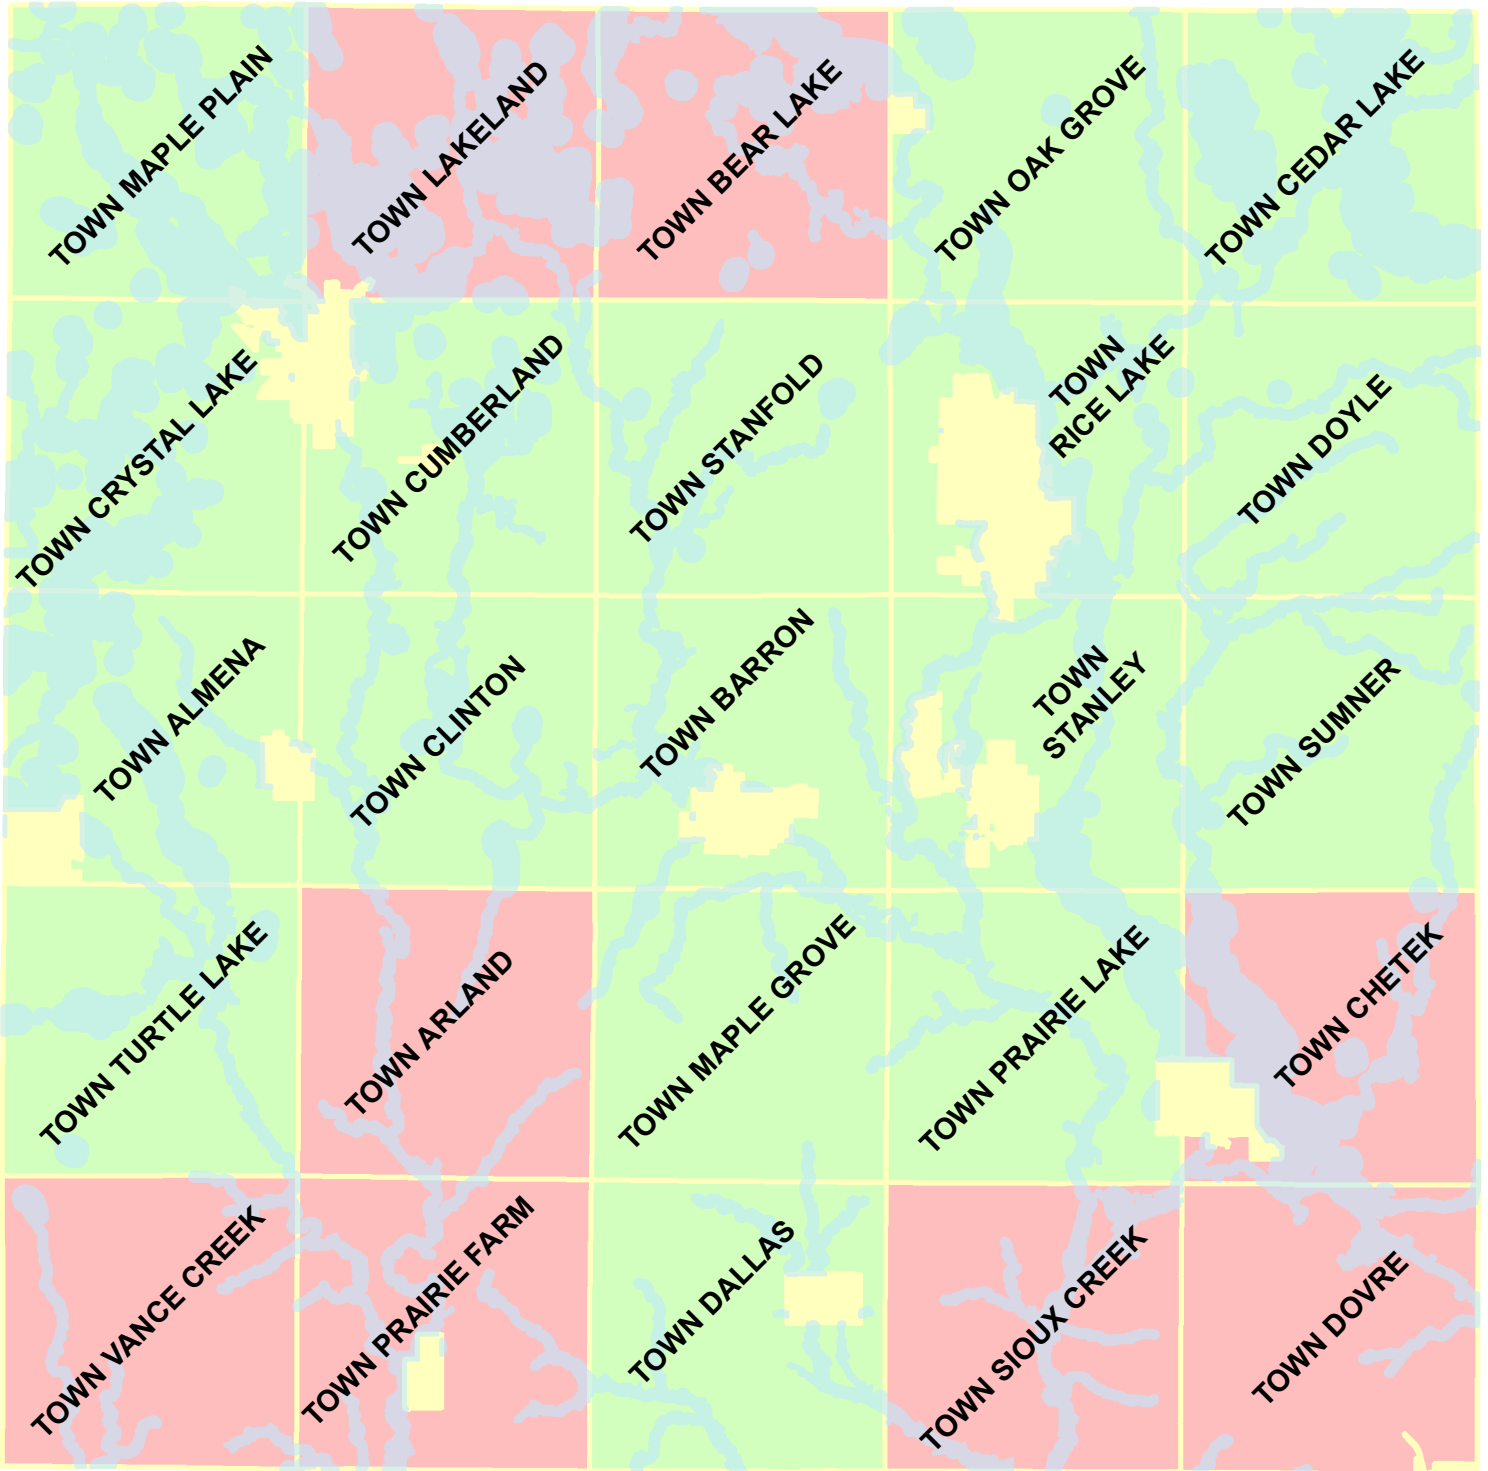

BARRON COUNTY ZONING JURISDICTION

COUNTY ZONING

- YES
- NO
- NO - CITY/VILLAGE
- YES - SHORELAND PROTECTION OVERLAY

*THIS MAP ILLUSTRATES WHETHER A TOWN HAS ADOPTED THE BARRON COUNTY LAND USE (ZONING) ORDINANCE.

*THE SHORELAND PROTECTION OVERLAY APPLIES COUNTYWIDE REGARDLESS OF TOWN ADOPTION OF THE ORDINANCE.

*CITIES AND VILLAGES ARE NOT INCLUDED IN ANY COUNTY ZONING JURISDICTION.